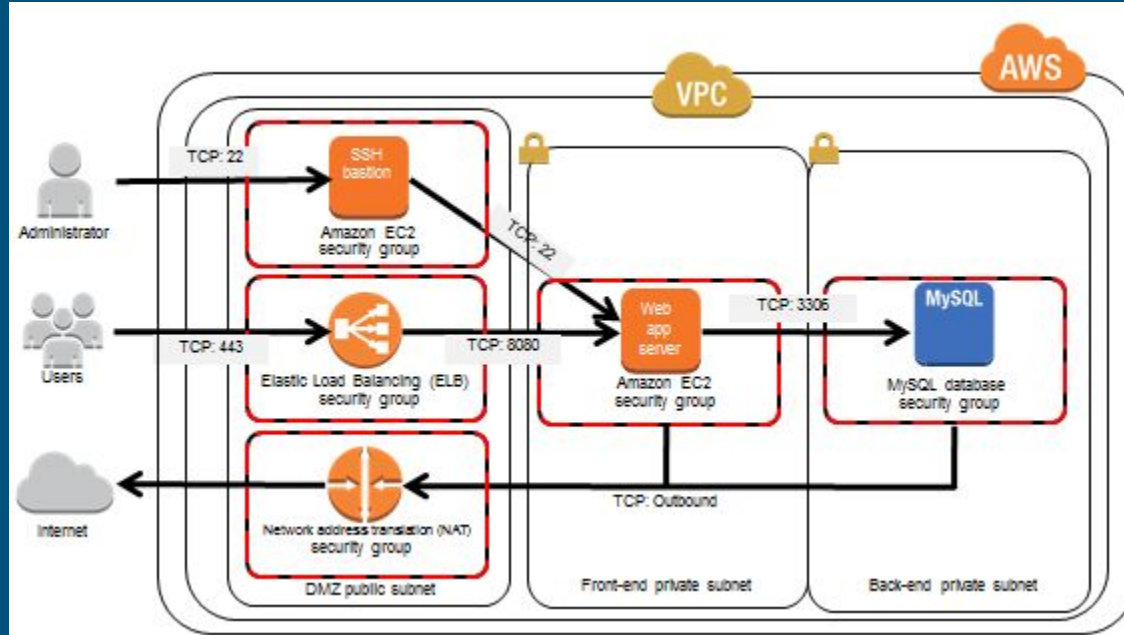

- ✔ Key Pair
- ✔ Virtual Private Cloud- VPC
- ✔ Security Group
- ✔ Data Protection & IAM

Amazon EC2

Placement Group

- ✔ Cluster Placement Group
- ✔ Partition Placement Group
- ✔ Spread Placement Group
- ✔ Limitation

Amazon EC2

Amazon Machine Image: AMI

- ✓ AMI
- ✓ Region Specific
- ✓ Architecture 32 / 64 bit
- ✓ Paid, Shared, Public Image

Amazon EC2

EC2

- ✓ TAG : Metadata
- ✓ Operating Systems
- ✓ Stop vs. Terminate
- ✓ VPC / Security

Questions?

Amazon EC2 AMI

Amazon EC2 AMI

Amazon EC2 EBS

Amazon EC2 Region & AZ

Amazon EC2 Region, AZ & LZ

Amazon EC2 Region, AZ & LZ

Amazon EC2 Security