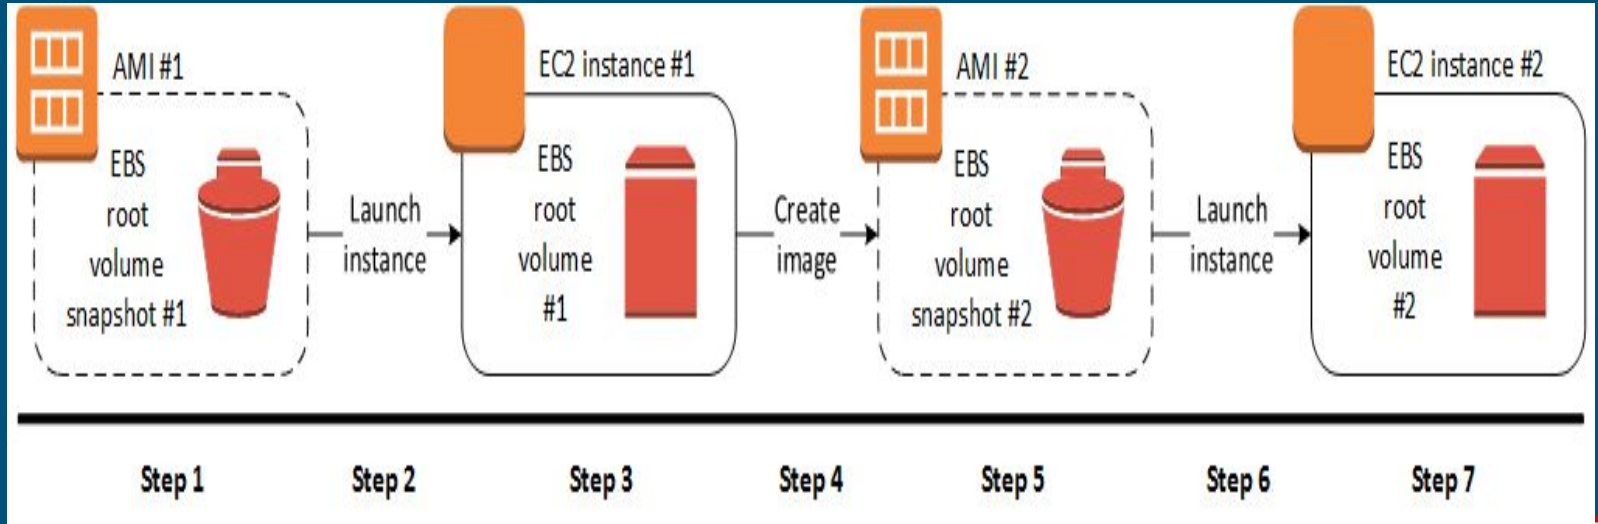

Amazon EC2 AMI