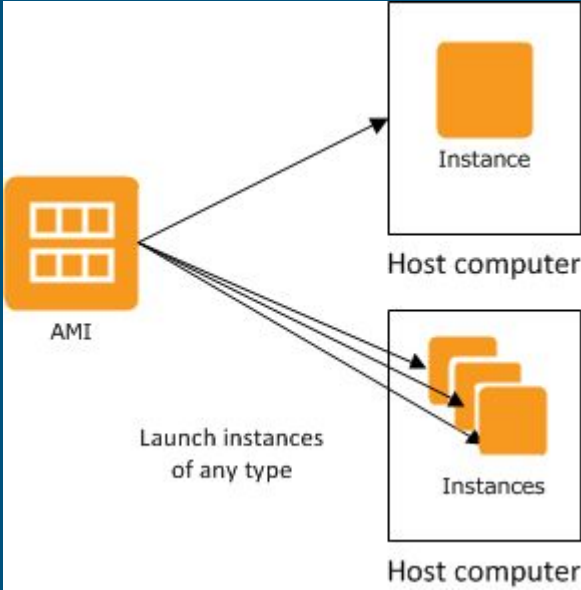

Amazon EC2 AMI